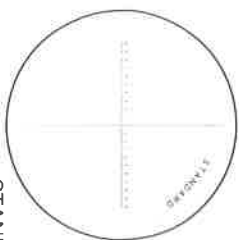

PEAK SCALE

STANDARD

PEAK SCALE LUPE 7X

Peak Scale Lupe is a typical measurement of simplicity, accuracy and low-price.

P.S.L. has an excellent achromatic lenses (3 elements, 2 groups) and a photo-printed precise scale. It also has a focusing ring and its magnification is 7 powers.

As all sorts of aberration of lenses are avoided you can easily read the object.

- Magnification: 7X
- Field of view: 24 mm ϕ
- Effective aperture: 18 mm ϕ
- Size: 36 ϕ X 57 mm
- Net weight: 56 g

⚠ Caution