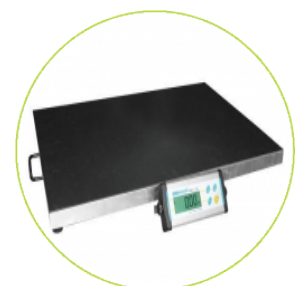

## Speed, Performance, Value - The Right Balance

- 4 Weighing units (kg, g, lb, oz)
- Colour coded keys
- Hold function
- Full range tare
- Zero Tracking
- Kg/ lb/ oz/ lb & oz switchable
- Large backlit LCD display
- Colour coded, sealed keypad
- Four load cell construction
- Wall mount bracket
- Large stainless steel platform
- Modern low profile design
- Splashproof to protect from accidental spills
- Simple 4 button operation
- Tare function
- Non-slip adjustable levelling feet
- Rechargeable battery / mains adapter supplied as standard
- Wheels to allow easy movement
- RS-232 bi-directional interface
- External calibration
- Rechargeable battery
- Auto sleep / power down function to save battery life
- Low battery indication
- DC Adapter
- Animal / dynamic weighing
- Weighing

## Technical Specifications

Model	CPWplus 35L	CPWplus 75L	CPWplus 150L	CPWplus 200L	CPWplus 300L
Maximum capacity	35kg	75kg	150kg	200kg	300kg
Readability	10g	20g	50g	50g	100g
Tare range	Full	Full	Full	Full	Full
Repeatability (S.D.)	10g	20g	50g	50g	100g
Linearity ( $\pm$ )	20g	40g	100g	100g	200g
Platform size	900 x 600mm				

## General Specifications

Units of measurement	Kilogram (kg), Pound (lb), Ounce (Oz), Pound-Ounce (lb-oz)
Typical stabilisation time	2-3 Sec
Interface	RS-232 bi-directional Interface
Calibration	Automatic External with user selectable calibration mass
Display	LCD with minimum 22mm digits with weight legends for kg, lb, oz and low battery, stable, zero, net weight and hold symbols, as well as ability to display lb and oz together
Operating temperature	0° 40°C
Housing	Indicator- Aluminium, Platform- Mild Steel base and stainless steel platform
Overall dimensions (wxdxh)	900 x 600 x 80mm
Dimensions notes	Indicator: 220 x 95 x 43mm (w x d x h)
Net weight	14.4kg