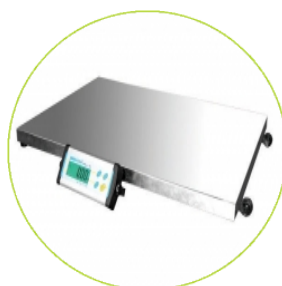

## Speed, Performance, Value - The Right Balance

- 4 Weighing units (kg, g, lb, oz)
- Colour coded keys
- Hold function
- Full range tare
- Zero Tracking
- Kg/ lb/ oz/ lb & oz switchable
- Large backlit LCD display
- Colour coded, sealed keypad
- Four load cell construction
- Wall mount bracket
- Large stainless steel platform
- Modern low profile design
- Splashproof to protect from accidental spills
- Simple 4 button operation
- Tare function
- Non-slip adjustable levelling feet
- Rechargeable battery / mains adapter supplied as standard
- Wheels to allow easy movement
- RS-232 bi-directional interface
- External calibration
- Rechargeable battery
- Auto sleep / power down function to save battery life
- Low battery indication
- DC Adapter
- Animal / dynamic weighing
- Weighing

## Technical Specifications

Model	CPWplus 35L	CPWplus 75L	CPWplus 150L	CPWplus 200L	CPWplus 300L
Maximum capacity	35kg	75kg	150kg	200kg	300kg
Readability	10g	20g	50g	50g	100g
Tare range	Full	Full	Full	Full	Full
Repeatability (S.D.)	10g	20g	50g	50g	100g
Linearity ( $\pm$ )	20g	40g	100g	100g	200g
Platform size	900 x 600mm				

## General Specifications

Units of measurement	Kilogram (kg), Pound (lb), Ounce (Oz), Pound-Ounce (lb-oz)
Typical stabilisation time	2-3 Sec
Interface	RS-232 bi-directional Interface
Calibration	Automatic External with user selectable calibration mass
Display	LCD with minimum 22mm digits with weight legends for kg, lb, oz and low battery, stable, zero, net weight and hold symbols, as well as ability to display lb and oz together
Operating temperature	0° 40°C
Housing	Indicator- Aluminium, Platform- Mild Steel base and stainless steel platform
Overall dimensions (wxdxh)	900 x 600 x 80mm
Dimensions notes	Indicator: 220 x 95 x 43mm (w x d x h)
Net weight	14.4kg